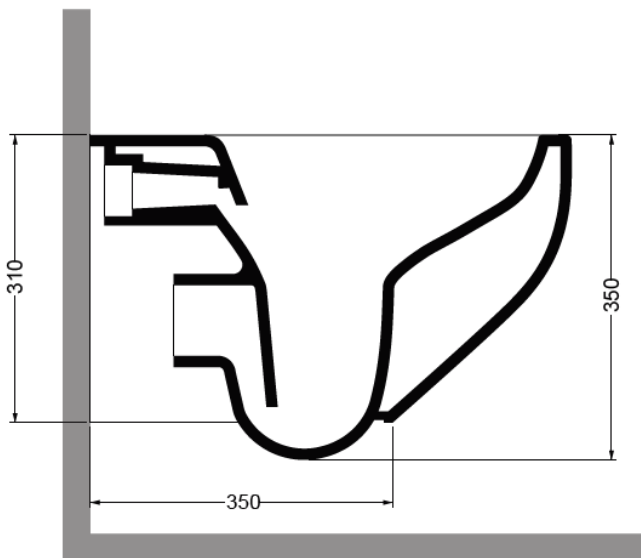

Measurements in millimetres mm

Information updated August 2018

Tel 0345 873 8840

crosswater<sup>™</sup>

TECHNICAL

“  
Ceramics of Italy”

INFINITY WALL HUNG RIMLESS WC

WHITE

IF6116CW

24.1 Kgs

Fixing Kit Included

NORIM

Sizes detailed could have a variation of about +/- 5 % due to the changes to material characteristics during the firing processes.