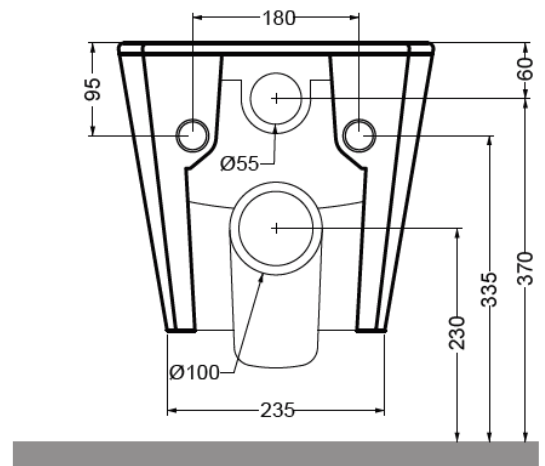

Measurements in millimetres mm

Information updated August 2018

Tel 0345 873 8840

crosswater<sup>™</sup>

TECHNICAL

“  
Ceramics of Italy”

INFINITY WALL HUNG RIMLESS WC

WHITE

IF6116CW

24.1 Kgs

Fixing Kit Included

NORIM

Sizes detailed could have a variation of about +/- 5 % due to the changes to material characteristics during the firing processes.