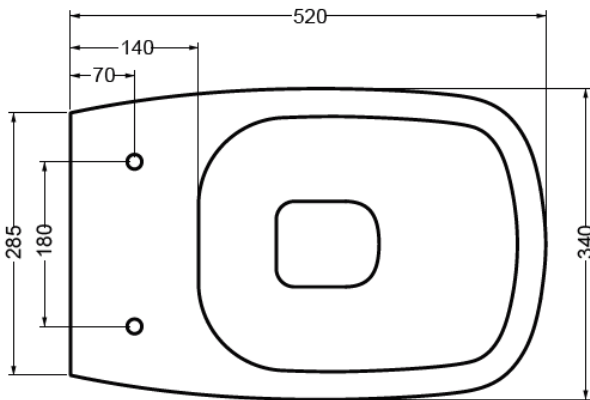

Measurements in millimetres mm

Information updated August 2018

Tel 0345 873 8840

crosswater<sup>™</sup>

TECHNICAL

“  
Ceramics of Italy”

INFINITY WALL HUNG RIMLESS WC

WHITE

IF6116CW

24.1 Kgs

Fixing Kit Included

NORIM

Sizes detailed could have a variation of about +/- 5 % due to the changes to material characteristics during the firing processes.